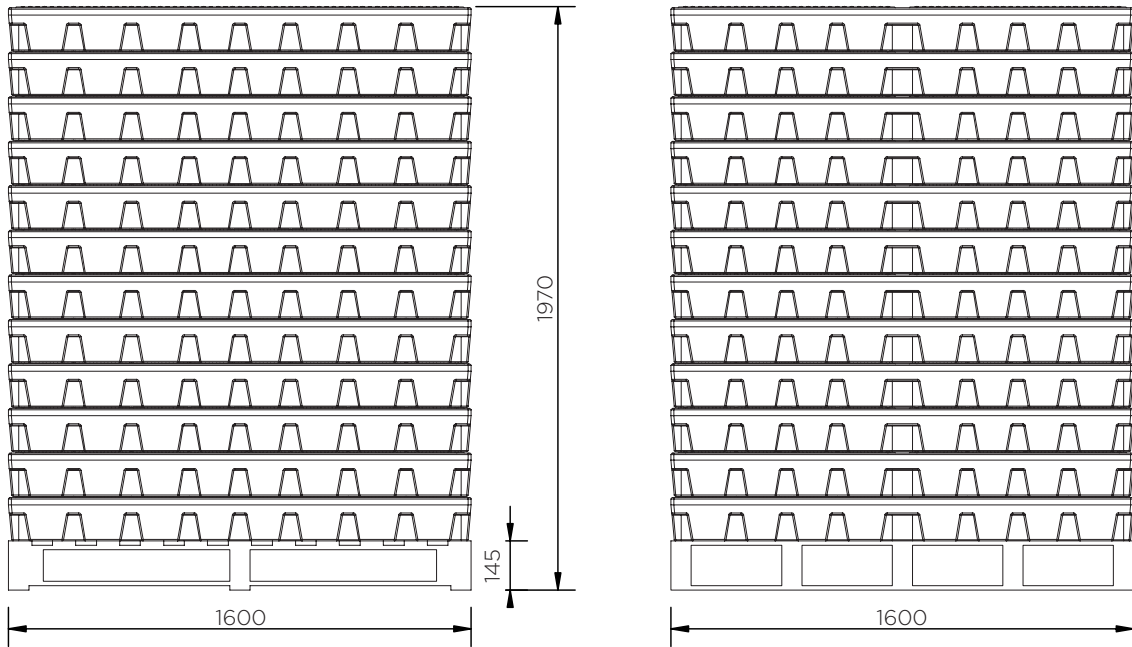

Large Workfloor - 4 Drums

Technical Data

	Colour options	H x W x D (mm)	Platform (mm)	Weight (kg)	Capacity (l)	Max. load (kg)
SJ-300-XXX	● ●	150 x 1600 x 1600	60 x 1555 x 755 (2)	45	232	2000

XXX = Colour options: 006: ● 007: ●

Large Workfloor - 4 Drums

Technical Data

Large Workfloor - 4 Drums

Technical Data

SJ-300-XXX

Pieces per pallet	12
20' container	36
40' high cube container	84
13.6 m trailer	96

The information is to our best knowledge true and accurate but all recommendations or suggestions are made without guarantee.