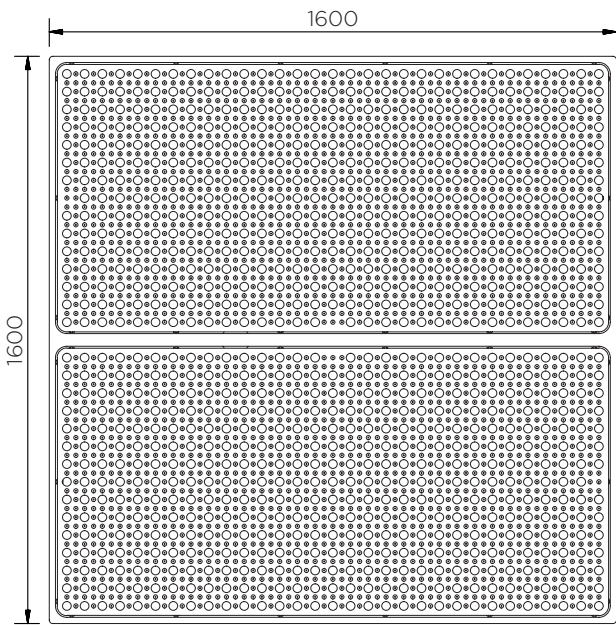

Large Workfloor - 4 Drums

Technical Data

	Colour options	H x W x D (mm)	Platform (mm)	Weight (kg)	Capacity (l)	Max. load (kg)
SJ-300-XXX	● ●	150 x 1600 x 1600	60 x 1555 x 755 (2)	45	232	2000

XXX = Colour options: 006: ● 007: ●

Large Workfloor - 4 Drums

Technical Data

Large Workfloor - 4 Drums

Technical Data

SJ-300-XXX

Pieces per pallet	12
20' container	36
40' high cube container	84
13.6 m trailer	96

The information is to our best knowledge true and accurate but all recommendations or suggestions are made without guarantee.