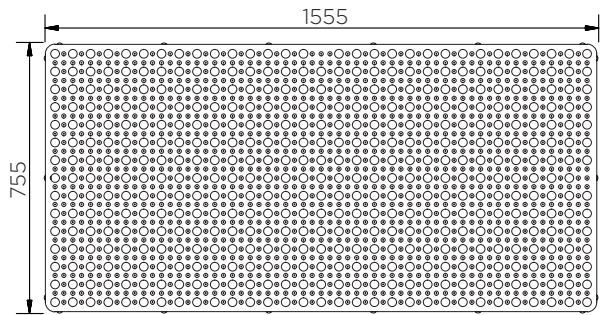

Large Workfloor - 4 Drums

Technical Data

	Colour options	H x W x D (mm)	Platform (mm)	Weight (kg)	Capacity (l)	Max. load (kg)
SJ-300-XXX	● ●	150 x 1600 x 1600	60 x 1555 x 755 (2)	45	232	2000

XXX = Colour options: 006: ● 007: ●

Large Workfloor - 4 Drums

Technical Data

Large Workfloor - 4 Drums

Technical Data

SJ-300-XXX

Pieces per pallet	12
20' container	36
40' high cube container	84
13.6 m trailer	96

The information is to our best knowledge true and accurate but all recommendations or suggestions are made without guarantee.