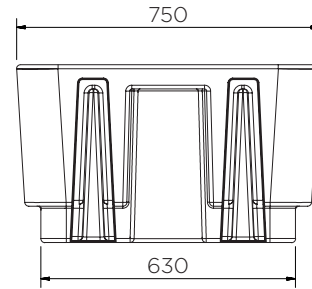

2 Drum Spill Pallet

Technical Data

	Colour options	H x W x D (mm)	Platform (mm)	Weight (kg)	Capacity (l)	Max. load (kg)
SJ-100-XXX	● ●	440 x 1300 x 750	55 x 1180 x 630	20.5	250	650
SJ-100-025	●			36.5		2000

XXX = Colour options: 001: ● 002: ●

2 Drum Spill Pallet

Technical Data

SJ-100-XXX

Pieces per pallet	5
20' container	40
40' high cube container	90
13.6 m trailer	110

The information is to our best knowledge true and accurate but all recommendations or suggestions are made without guarantee.