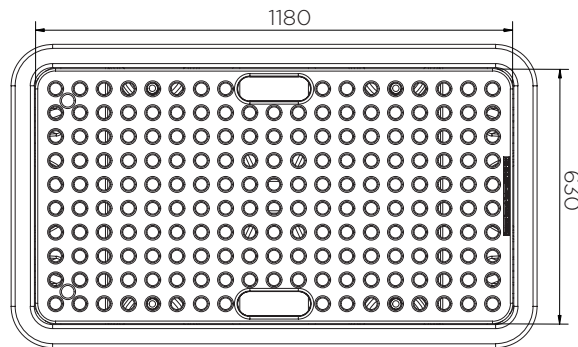

2 Drum Spill Pallet

Technical Data

	Colour options	H x W x D (mm)	Platform (mm)	Weight (kg)	Capacity (l)	Max. load (kg)
SJ-100-XXX	● ●	440 x 1300 x 750	55 x 1180 x 630	20.5	250	650
SJ-100-025	●			36.5		2000

XXX = Colour options: 001: ● 002: ●

2 Drum Spill Pallet

Technical Data

SJ-100-XXX

Pieces per pallet	5
20' container	40
40' high cube container	90
13.6 m trailer	110

The information is to our best knowledge true and accurate but all recommendations or suggestions are made without guarantee.