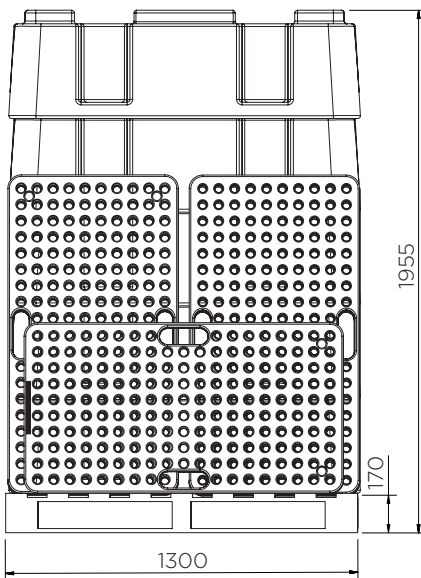

2 Drum Spill Pallet

Technical Data

	Colour options	H x W x D (mm)	Platform (mm)	Weight (kg)	Capacity (l)	Max. load (kg)
SJ-100-XXX	● ●	440 x 1300 x 750	55 x 1180 x 630	20.5	250	650
SJ-100-025	●			36.5		2000

XXX = Colour options: 001: ● 002: ●

2 Drum Spill Pallet

Technical Data

SJ-100-XXX

Pieces per pallet	5
20' container	40
40' high cube container	90
13.6 m trailer	110

The information is to our best knowledge true and accurate but all recommendations or suggestions are made without guarantee.