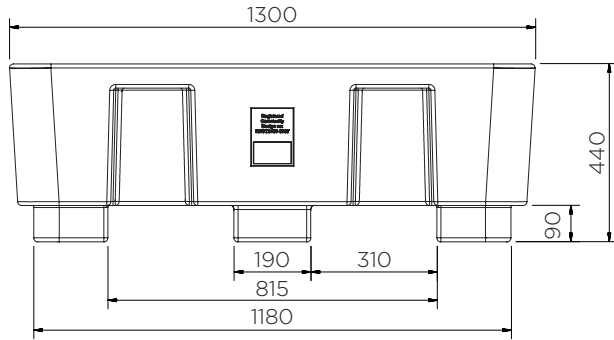

2 Drum Spill Pallet

Technical Data

	Colour options	H x W x D (mm)	Platform (mm)	Weight (kg)	Capacity (l)	Max. load (kg)
SJ-100-XXX	● ●	440 x 1300 x 750	55 x 1180 x 630	20.5	250	650
SJ-100-025	●			36.5		2000

XXX = Colour options: 001: ● 002: ●

2 Drum Spill Pallet

Technical Data

SJ-100-XXX

Pieces per pallet	5
20' container	40
40' high cube container	90
13.6 m trailer	110

The information is to our best knowledge true and accurate but all recommendations or suggestions are made without guarantee.