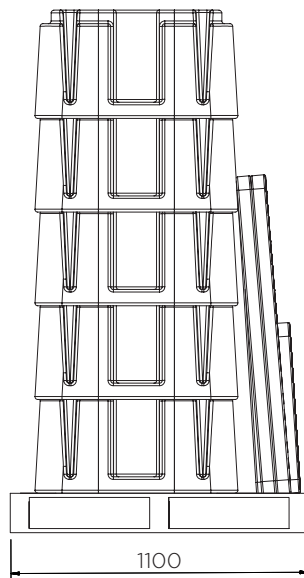

2 Drum Spill Pallet

Technical Data

	Colour options	H x W x D (mm)	Platform (mm)	Weight (kg)	Capacity (l)	Max. load (kg)
SJ-100-XXX	● ●	440 x 1300 x 750	55 x 1180 x 630	20.5	250	650
SJ-100-025	●			36.5		2000

XXX = Colour options: 001: ● 002: ●

2 Drum Spill Pallet

Technical Data

SJ-100-XXX

Pieces per pallet	5
20' container	40
40' high cube container	90
13.6 m trailer	110

The information is to our best knowledge true and accurate but all recommendations or suggestions are made without guarantee.